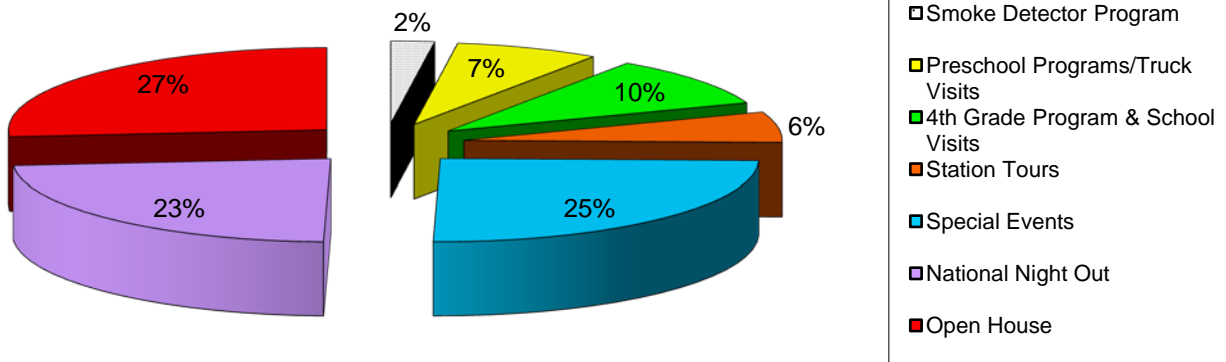

# FIRE PREVENTION ACTIVITIES

Functions / Events	2010	2011	<u>Total Firefighter Hours</u>
Smoke Detector Program	42	50	92
Preschool Programs/Truck Visits	142	164	306
4th Grade Program & School Visits	202	210	412
Station Tours	114	136	250
Special Events	498	544	1042
National Night Out	476	496	972
Open House	512	588	1100
<b><u>TOTALS</u></b>	<b><i>1986</i></b>	<b><i>2188</i></b>	<b><u>4174</u></b>

2010 & 2011 Fire Prevention Events	Total Public Participation
Pre School Programs/Truck Visits	2,700
4th Grade Program & School Visits	18,400
Station Tours	1,400
Special Events	26,900
National Night Out	12,200
Open House	15,500