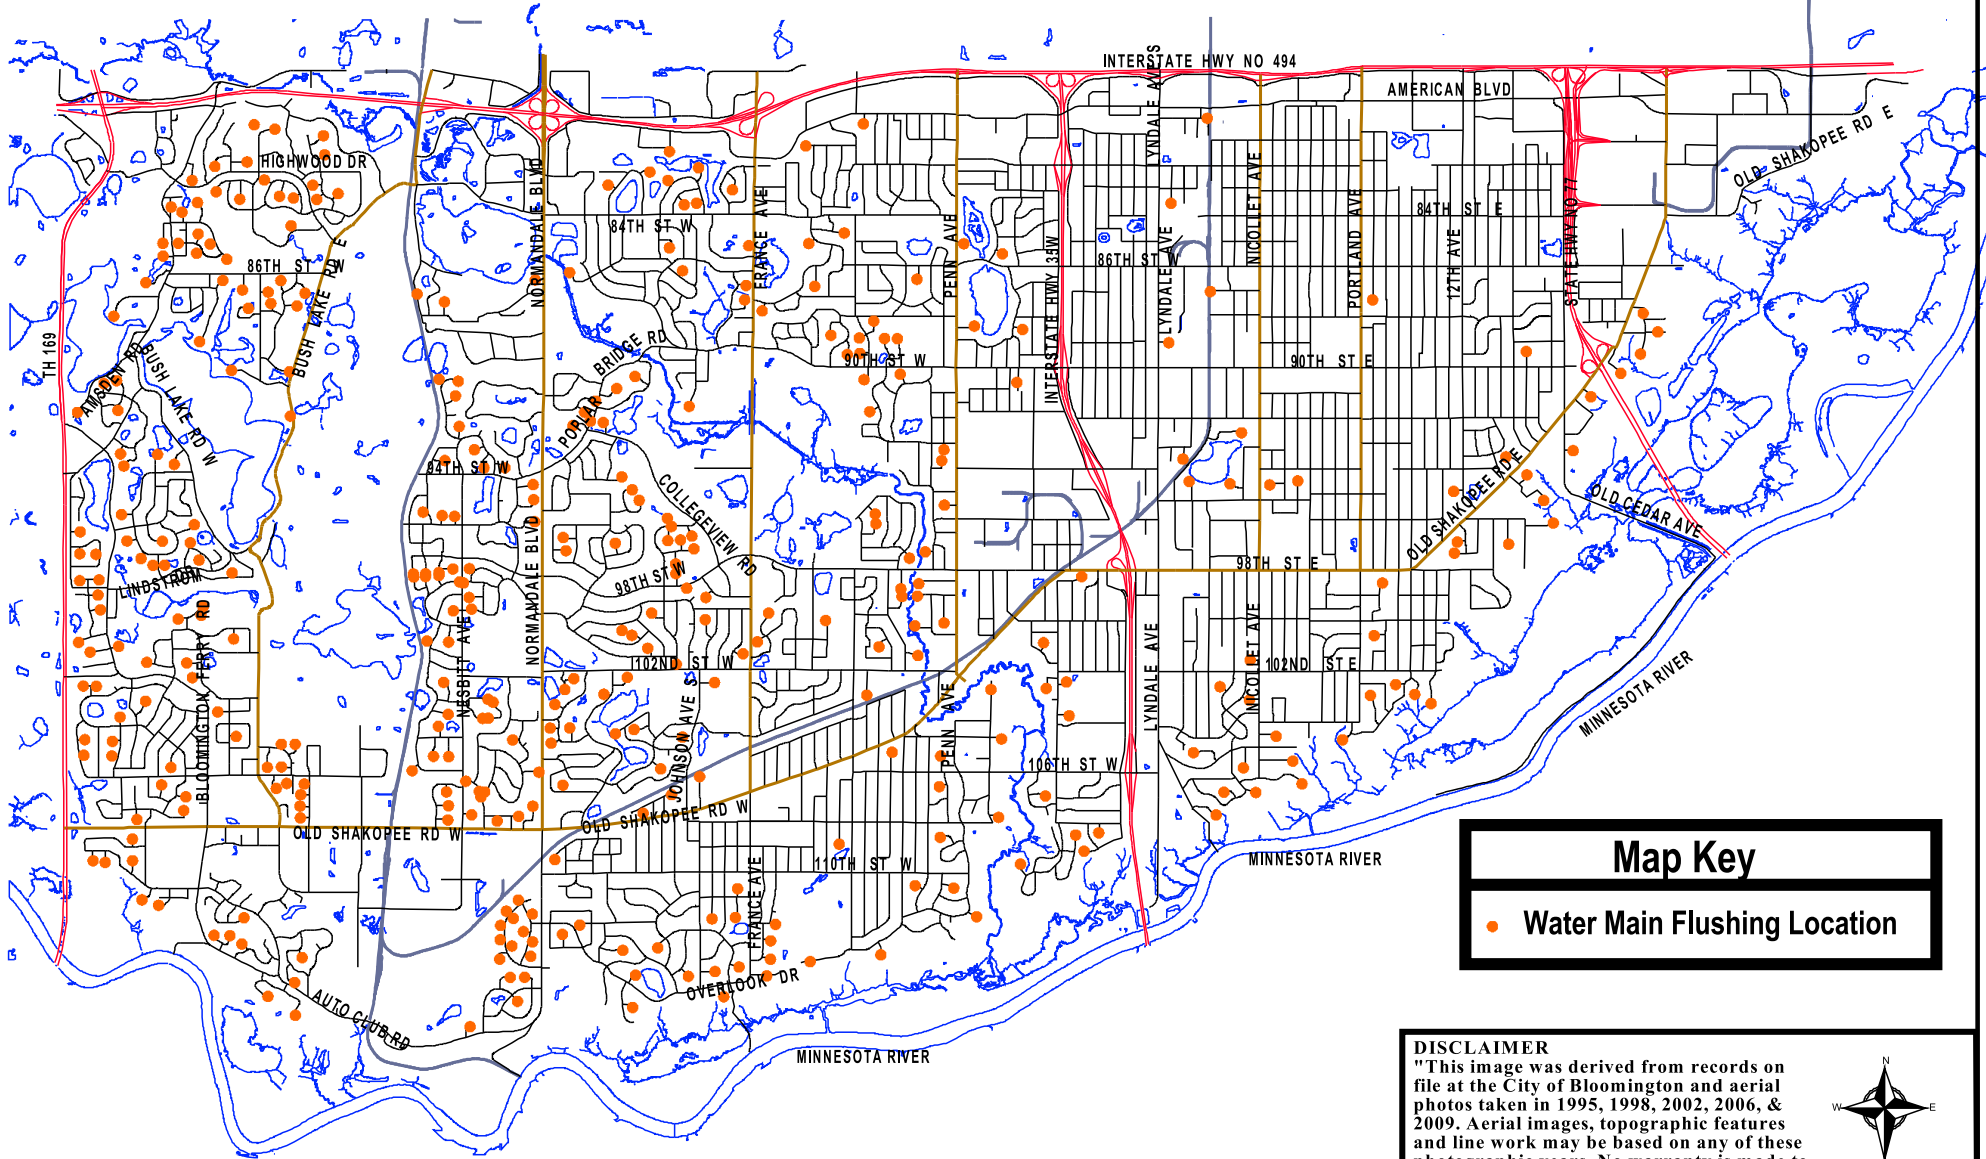

Water Main Flushing Locations

Map Key

- Water Main Flushing Location

DISCLAIMER
 "This image was derived from records on file at the City of Bloomington and aerial photos taken in 1995, 1998, 2002, 2006, & 2009. Aerial images, topographic features and line work may be based on any of these photographic years. No warranty is made to the accuracy or completeness of the data provided."

1" = 5000'