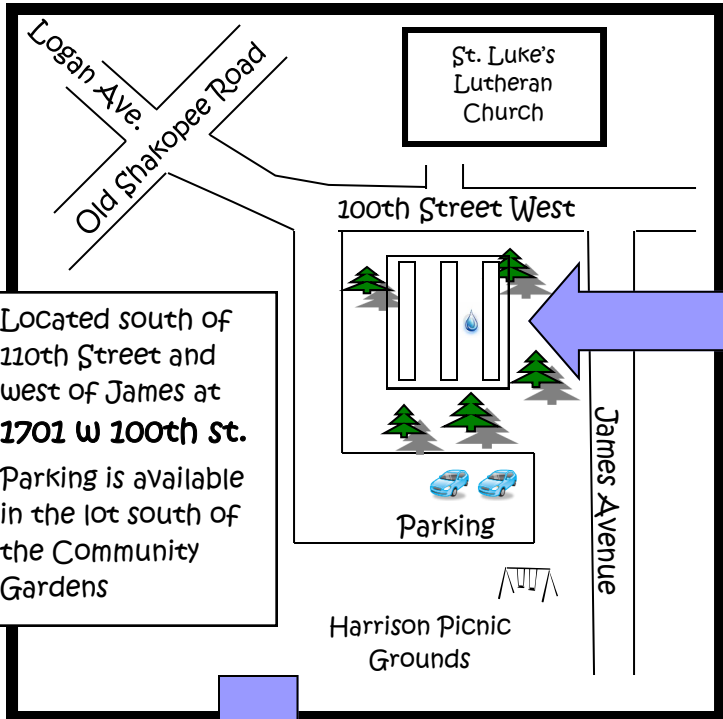

Bloomington Community Gardens

Harrison Park Site

- Located south of 110th Street and west of James at **1701 W 100th St.**
- Parking is available in the lot south of the Community Gardens

1	16	30
2	17	31
3	18	32
4	19	33
5	20	34
6	21R	35
7	22R	36
8	23R	37
9	24R	38
10	25R	39
11	26	40
12	27	41
13	28	42
14	29	43
15		44

water

Compost

- Plot dimensions: 10ft x 15 ft
- Raised Plot dimensions: 4 ft x 15 ft
- 5 ft in between each raised plot
- One centrally located water tank

- Located in central Bloomington.