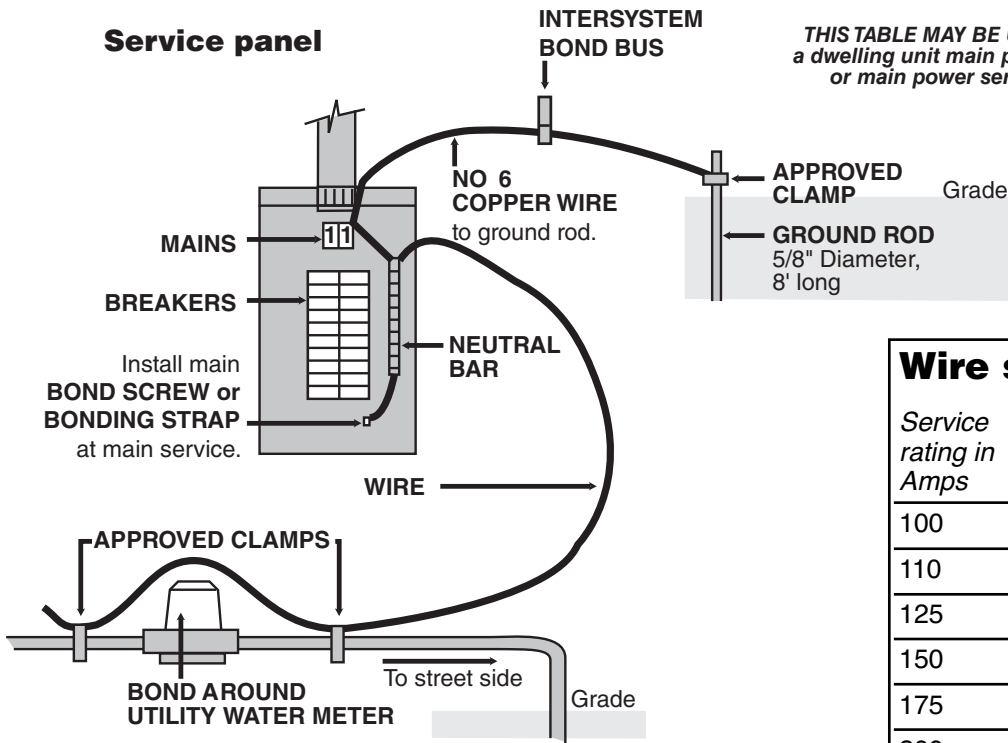

Overhead services

Service panel

THIS TABLE MAY BE USED FOR a dwelling unit main power feed or main power service ONLY.

Wire size Table 310-16

Service rating in Amps	Copper	Aluminum and copper-clad aluminum	Ground wire size
100	4	2	6
110	3	1	6
125	2	1/0	6
150	1	2/0	6
175	1/0	3/0	4
200	2/0	4/0	4

Service panel with required disconnect

the service entrance conductors are installed more than 5 feet from point of entrance into house.