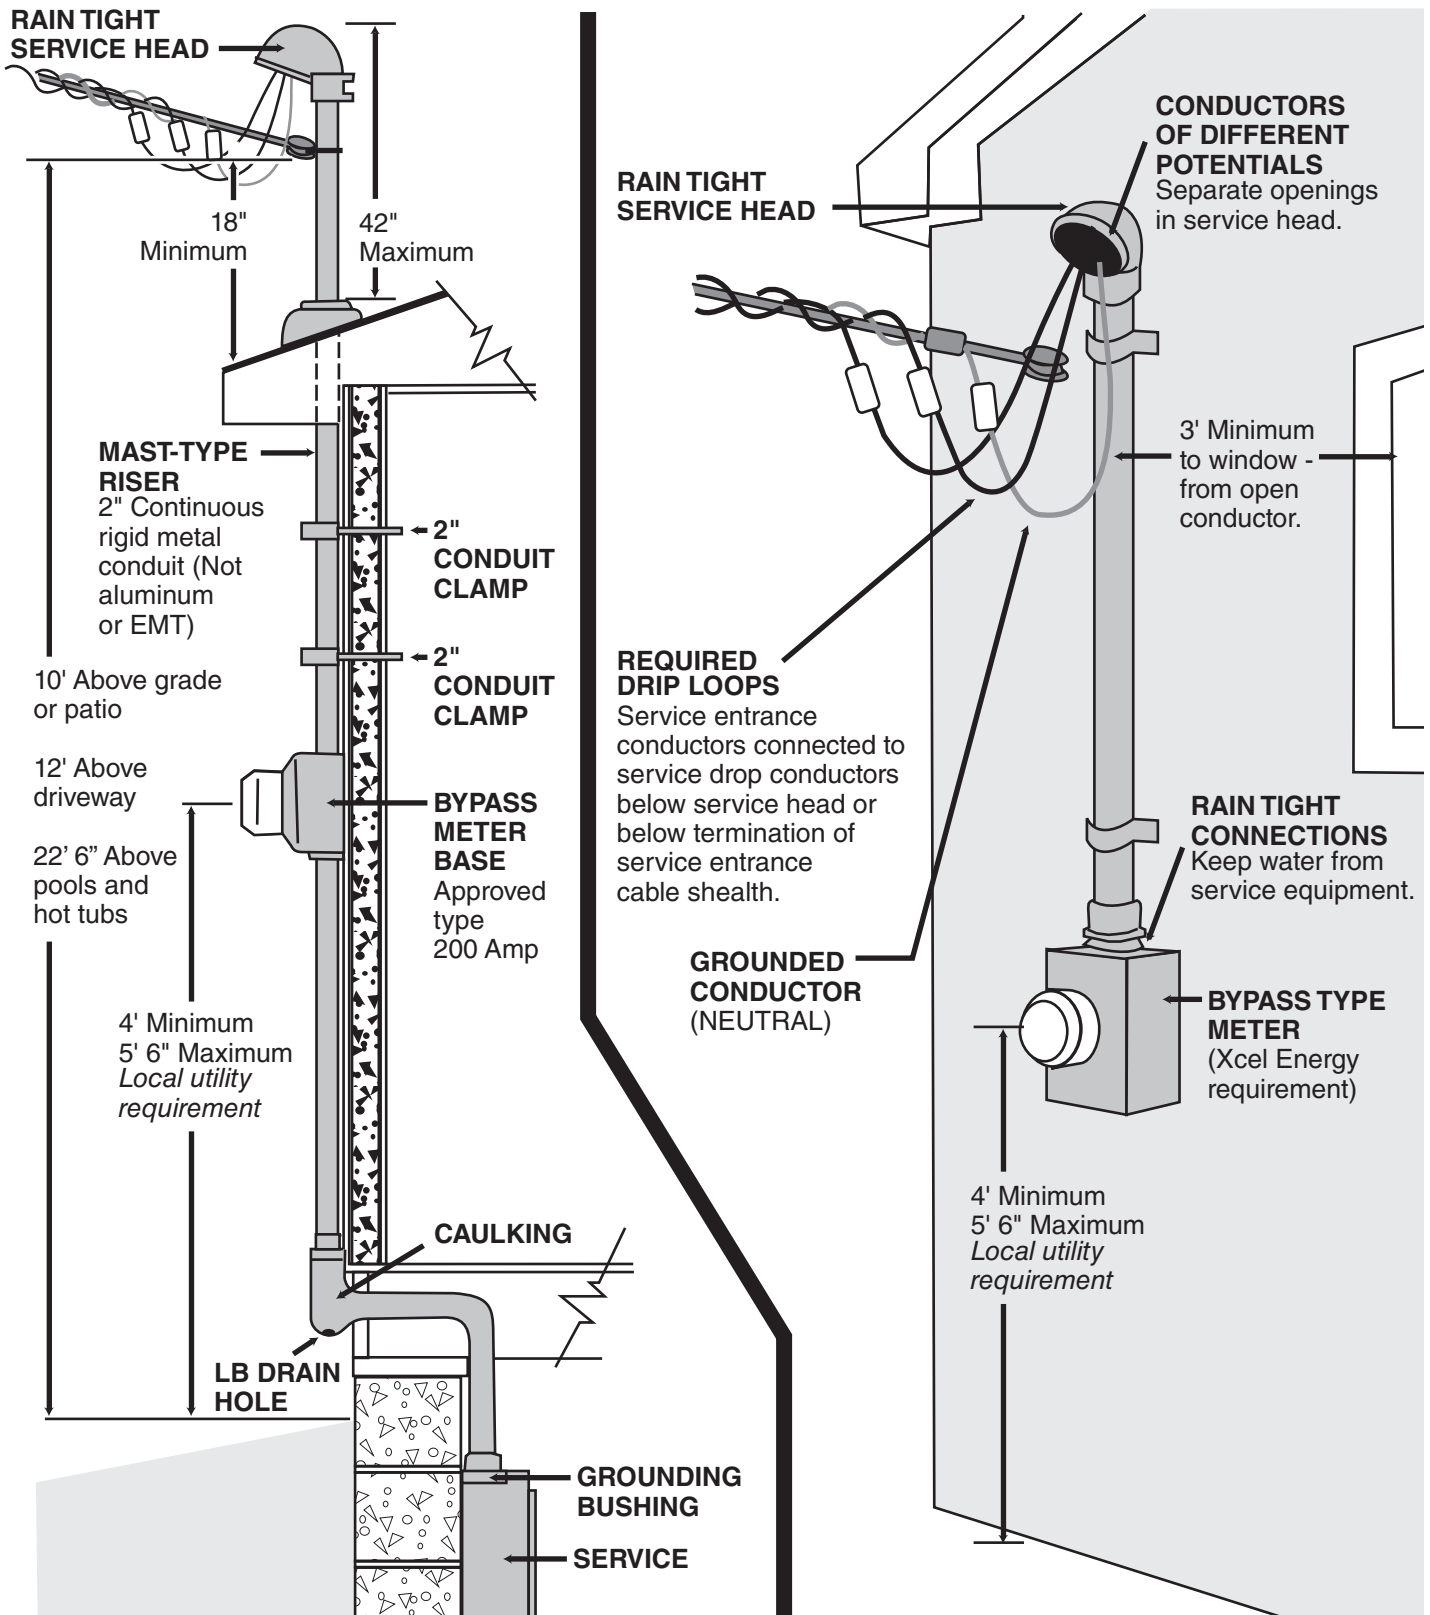

Overhead services

Service panel

THIS TABLE MAY BE USED FOR a dwelling unit main power feed or main power service ONLY.

Wire size Table 310-16

Service rating in Amps	Copper	Aluminum and copper-clad aluminum	Ground wire size
100	4	2	6
110	3	1	6
125	2	1/0	6
150	1	2/0	6
175	1/0	3/0	4
200	2/0	4/0	4

Service panel with required disconnect

the service entrance conductors are installed more than 5 feet from point of entrance into house.