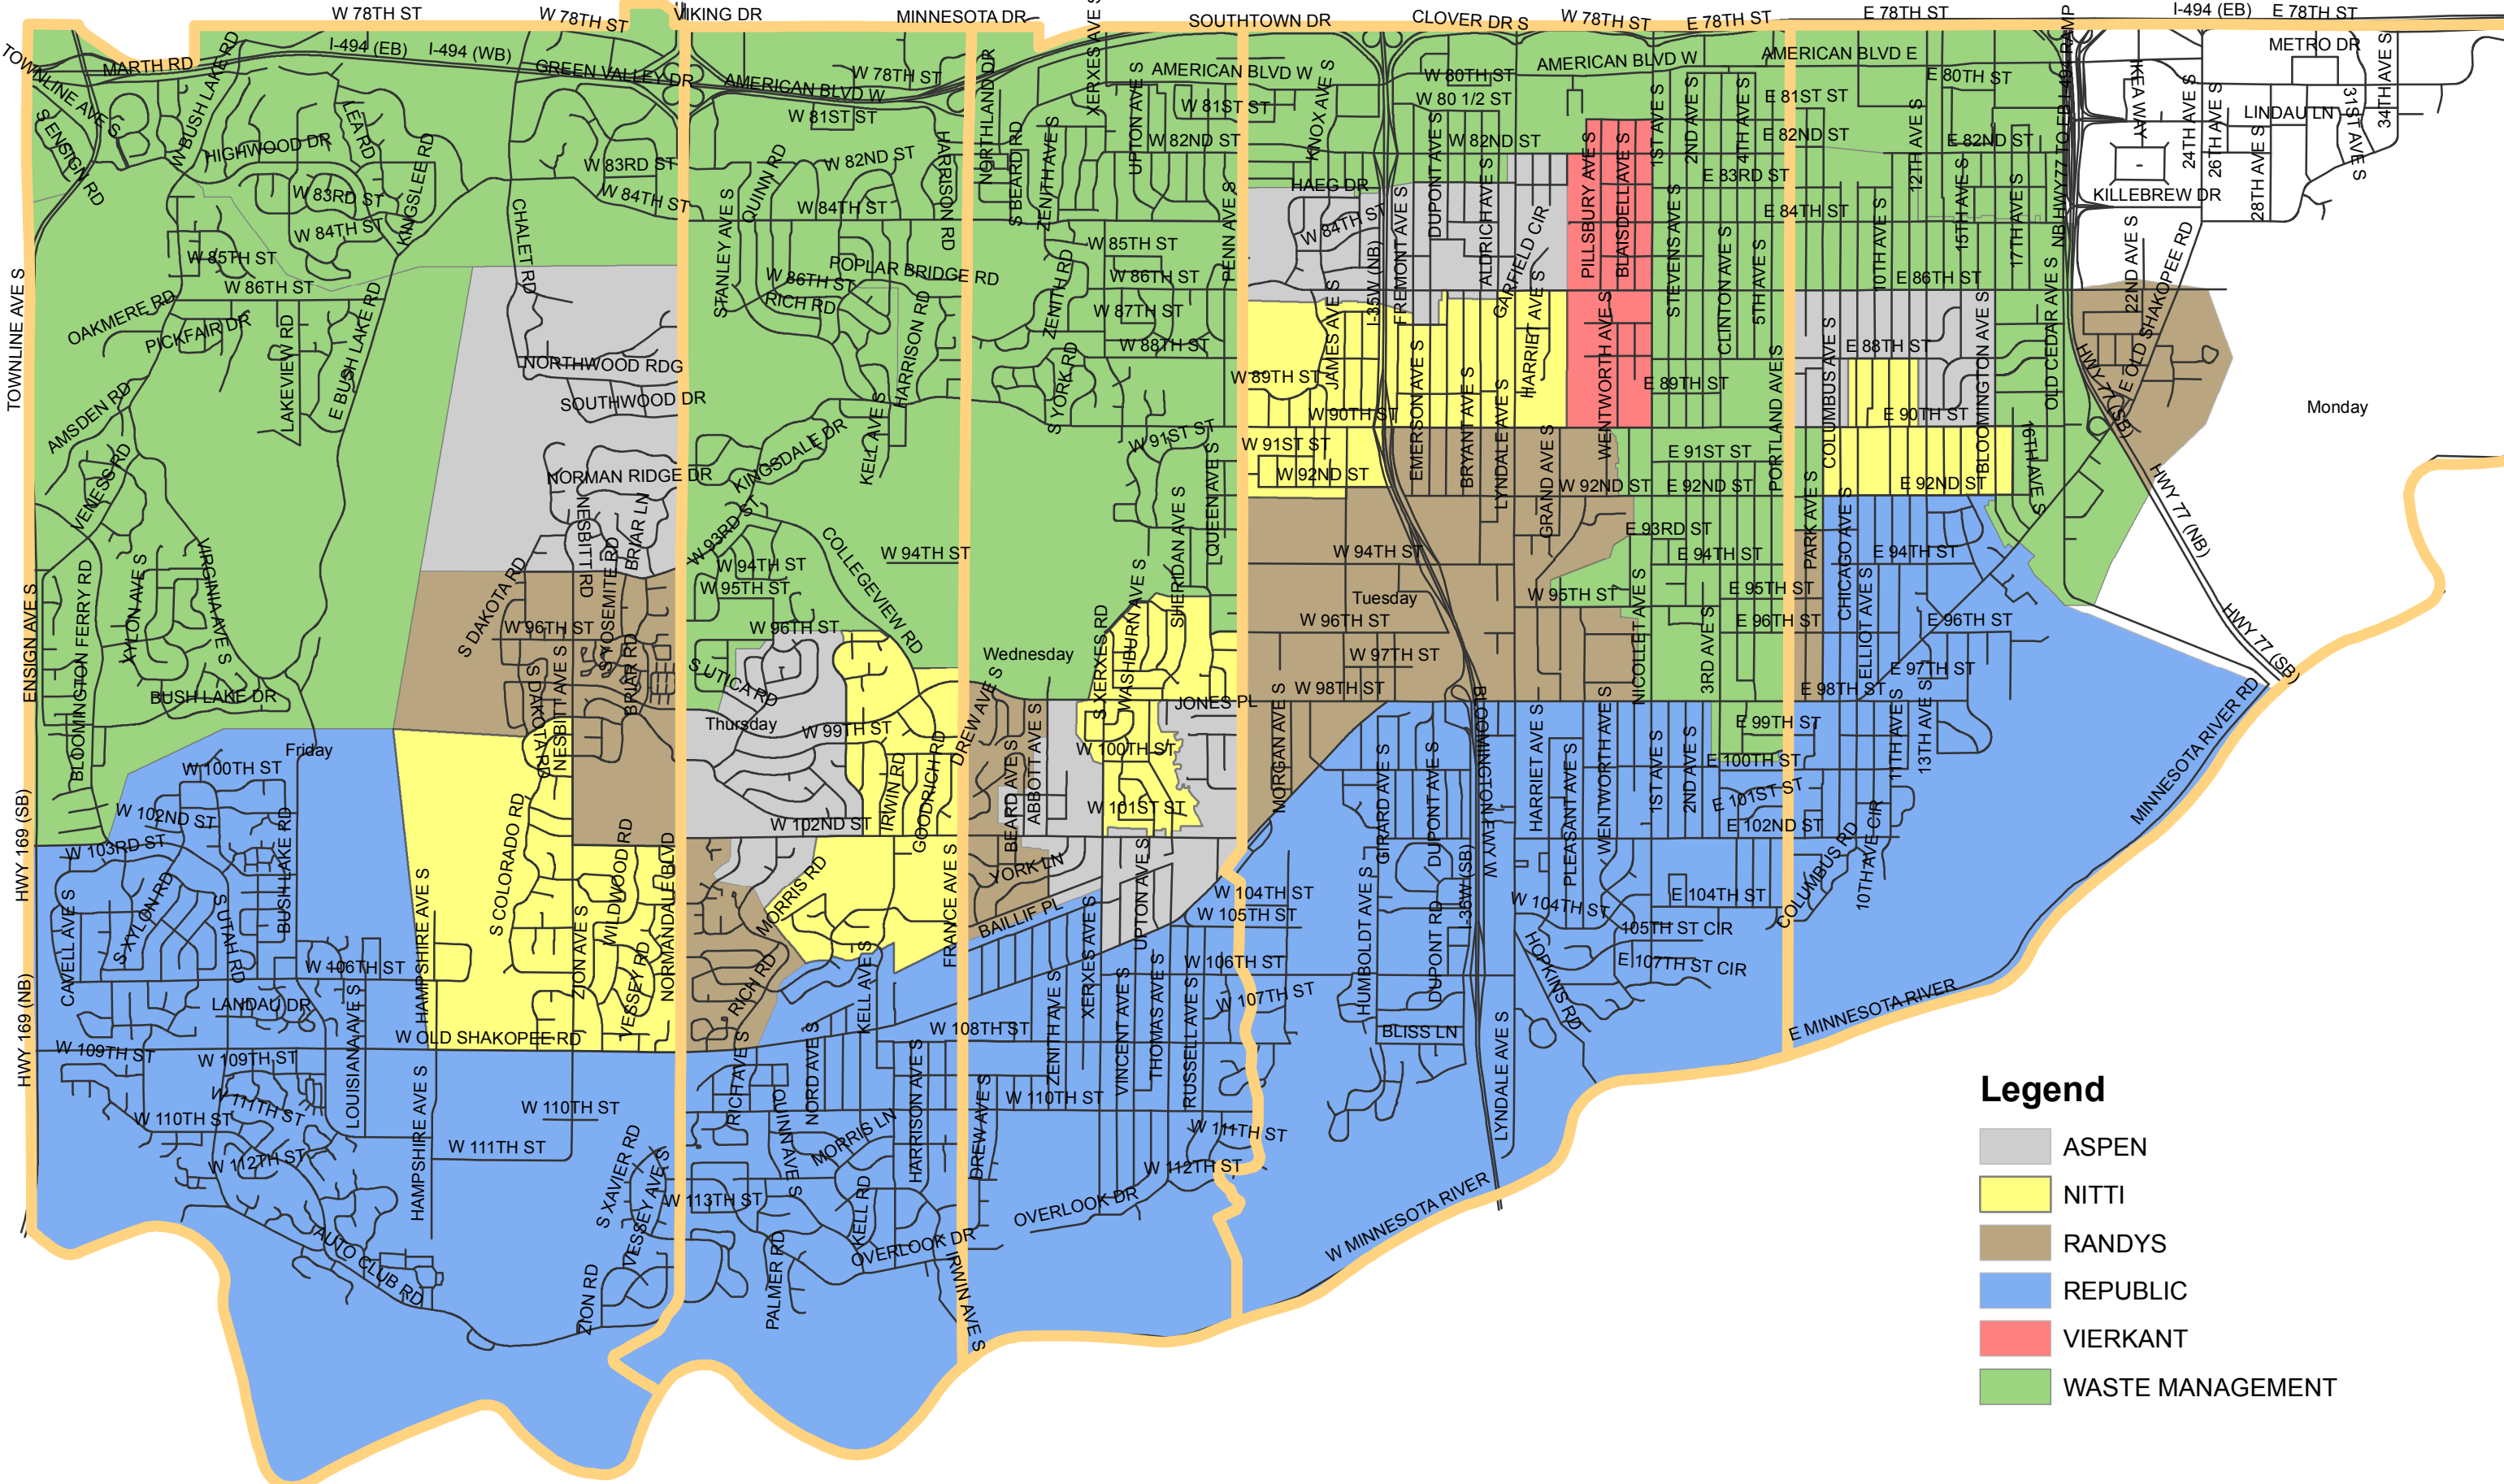

Garbage and Recycling Hauler Map

Friday

Thursday

Wednesday

Tuesday

Monday

Legend

- ASPEN
- NITTI
- RANDYS
- REPUBLIC
- VIERKANT
- WASTE MANAGEMENT