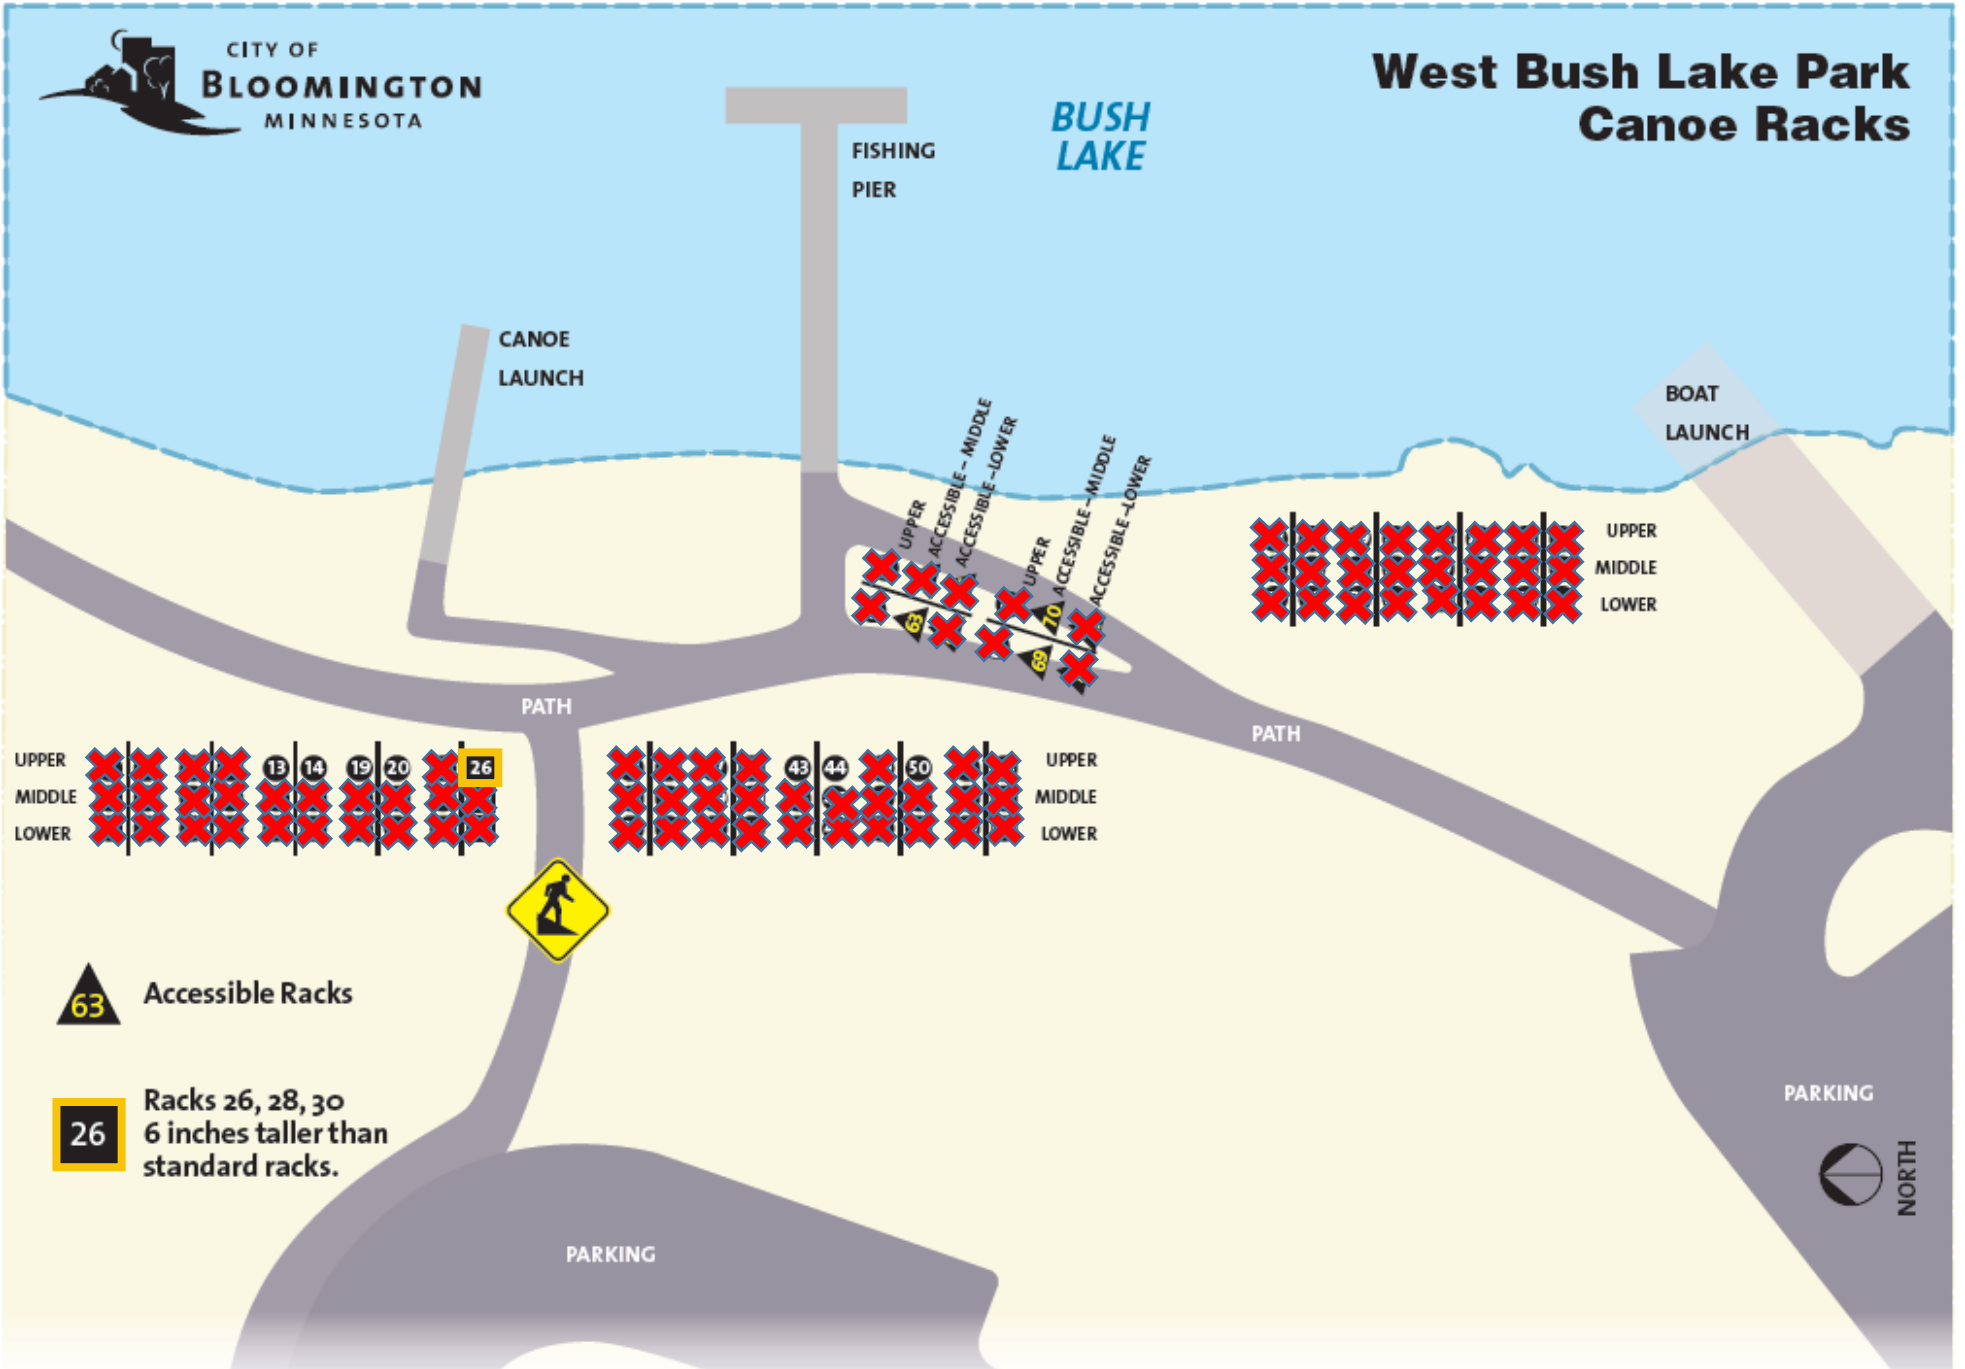

# West Bush Lake Park Canoe Racks

**63** Accessible Racks

**26** Racks 26, 28, 30  
6 inches taller than  
standard racks.