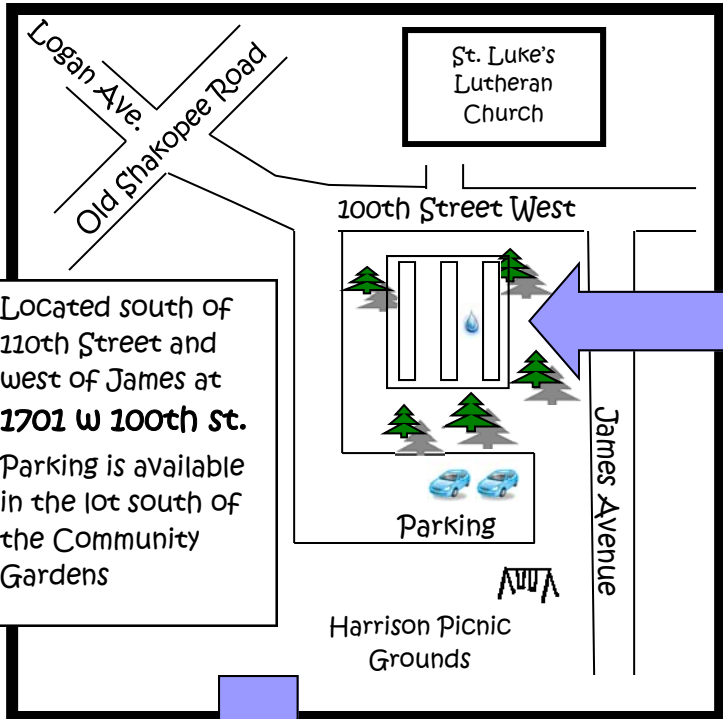

Bloomington Community Gardens

Harrison Park Site

Updated March 13, 2019

- Located south of 110th Street and west of James at **1701 W 100th St.**
- Parking is available in the lot south of the Community Gardens

- Located in central Bloomington.