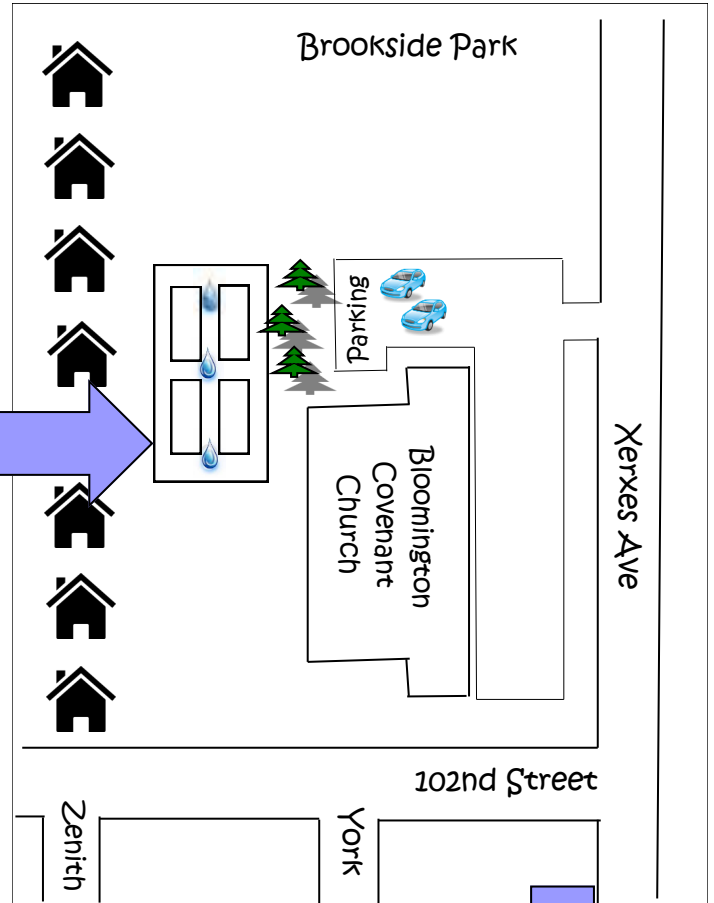

Bloomington Community Gardens

Brookside Park Site

20	40	Water	60	80
19	39		59	79
18	38		58	78
17	37		57	77
16	36		56	76
15	35		55	75
14	34		54	74
13	33		53	73
12	32		52	72
11	31		51	71

10	30	50	70
9	29	49	69
8	28	48	68
7	27	47	67
6	26	46	66
5	25	45	65
4	24	44	64
3	23	43	63
2	22	42	62
1	21	41	61

- Plot dimensions: 10 feet x 15 feet
- Three centrally located water spigots

- Located on the west side of Xerxes, just north of 102nd Street
- Gardener parking is allowed in the northwest portion of the church parking lot

- Located in central Bloomington