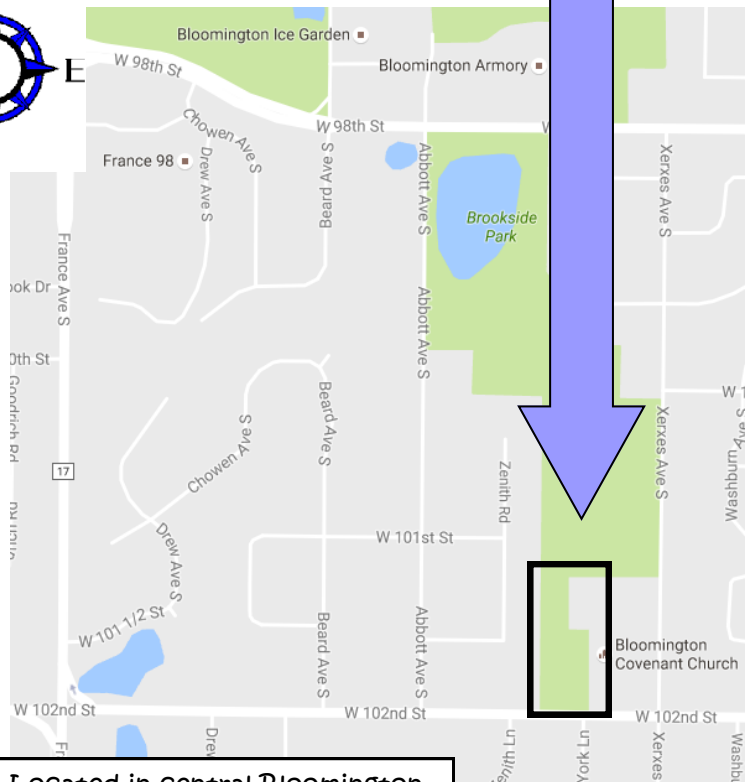

Bloomington Community Gardens

Brookside Park Site

20	40	Water	60	80
19	39		59	79
18	38		58	78
17	37		57	77
16	36		56	76
15	35		55	75
14	34		54	74
13	33		53	73
12	32		52	72
11	31		51	71

10	30	50	70
9	29	49	69
8	28	48	68
7	27	47	67
6	26	46	66
5	25	45	65
4	24	44	64
3	23	43	63
2	22	42	62
1	21	41	61

- Plot dimensions: 10 feet x 15 feet
- Three centrally located water spigots

- Located on the west side of Xerxes, just north of 102nd Street
- Gardener parking is allowed in the northwest portion of the church parking lot

- Located in central Bloomington