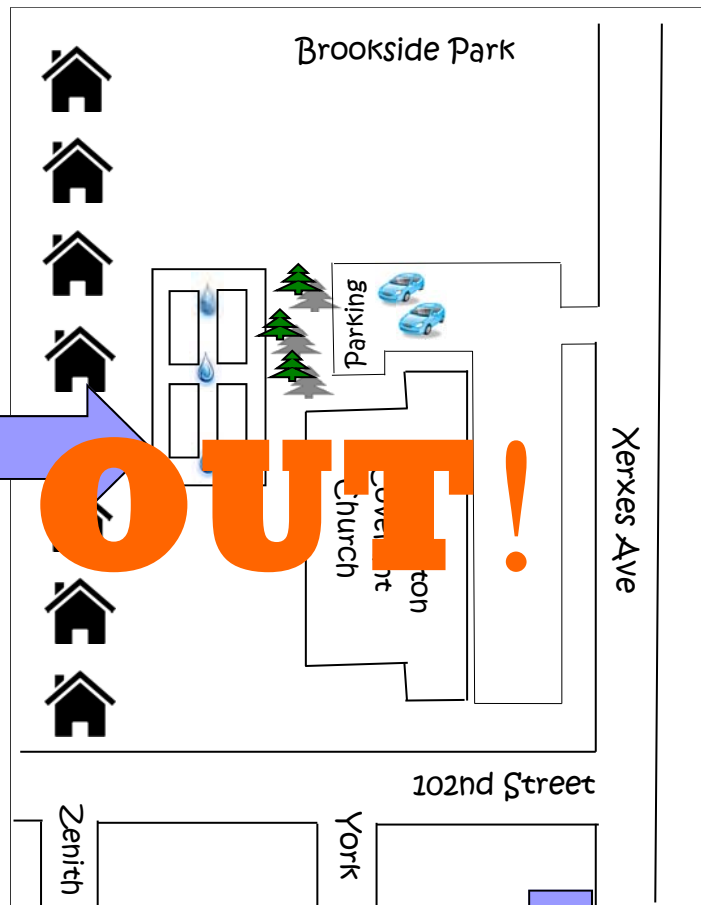

Bloomington Community Gardens

Brookside Park Site

SOLD OUT!

- Plot dimensions: 10 feet x 15 feet
- Three centrally located water spigots
- **Plot availability updated as of March 13, 2019**

- Located on the west side of Xerxes, just north of 102nd Street
- Gardener parking is allowed in the northwest portion of the church parking lot

- Located in central Bloomington