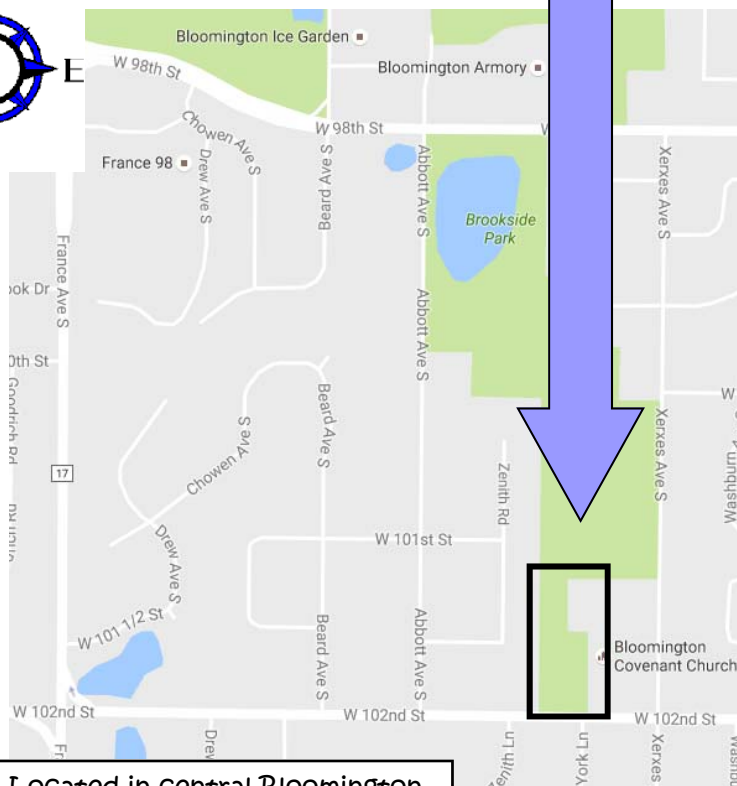

Bloomington Community Gardens

Brookside Park Site

SOLD OUT!

- Plot dimensions: 10 feet x 15 feet
- Three centrally located water spigots
- **Plot availability updated as of March 13, 2019**

- Located on the west side of Xerxes, just north of 102nd Street
- Gardener parking is allowed in the northwest portion of the church parking lot

- Located in central Bloomington