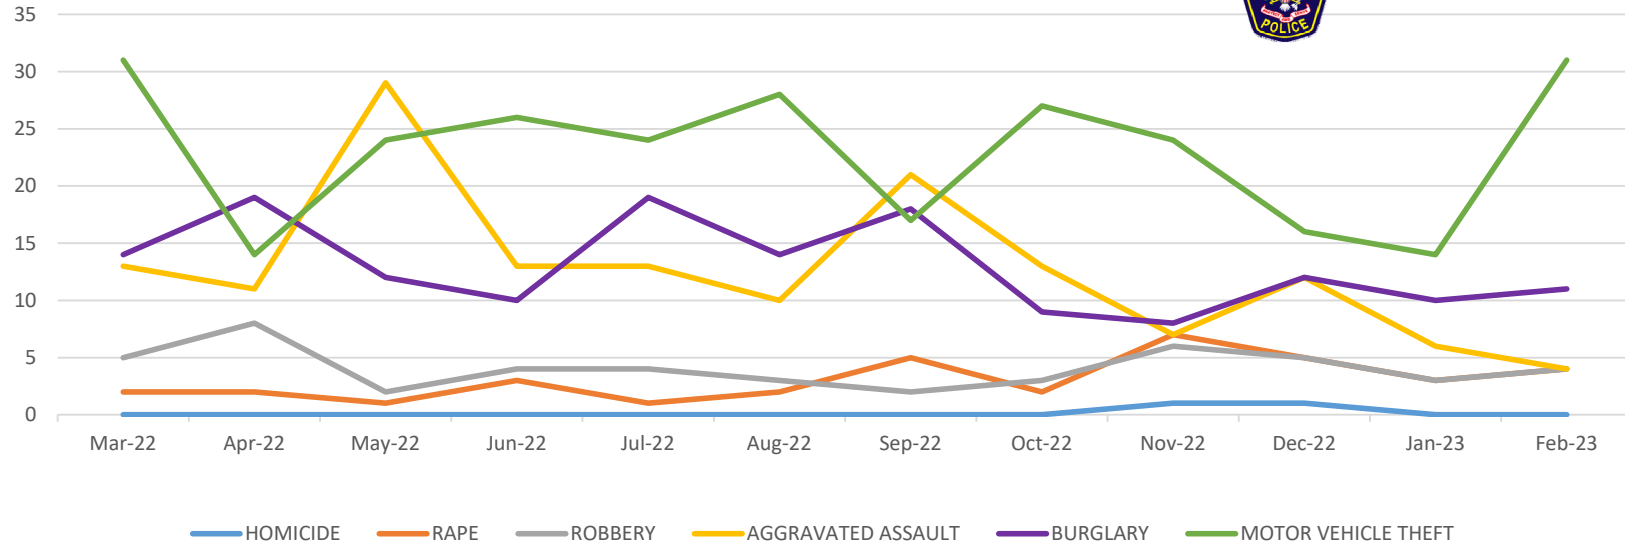

Bloomington PD Priority Crimes

	Mar-22	Apr-22	May-22	Jun-22	Jul-22	Aug-22	Sep-22	Oct-22	Nov-22	Dec-22	Jan-23	Feb-23
HOMICIDE	0	0	0	0	0	0	0	0	1	1	0	0
RAPE	2	2	1	3	1	2	5	2	7	5	3	4
ROBBERY	5	8	2	4	4	3	2	3	6	5	3	4
AGGRAVATED ASSAULT	13	11	29	13	13	10	21	13	7	12	6	4
BURGLARY	14	19	12	10	19	14	18	9	8	12	10	11
MOTOR VEHICLE THEFT	31	14	24	26	24	28	17	27	24	16	14	31