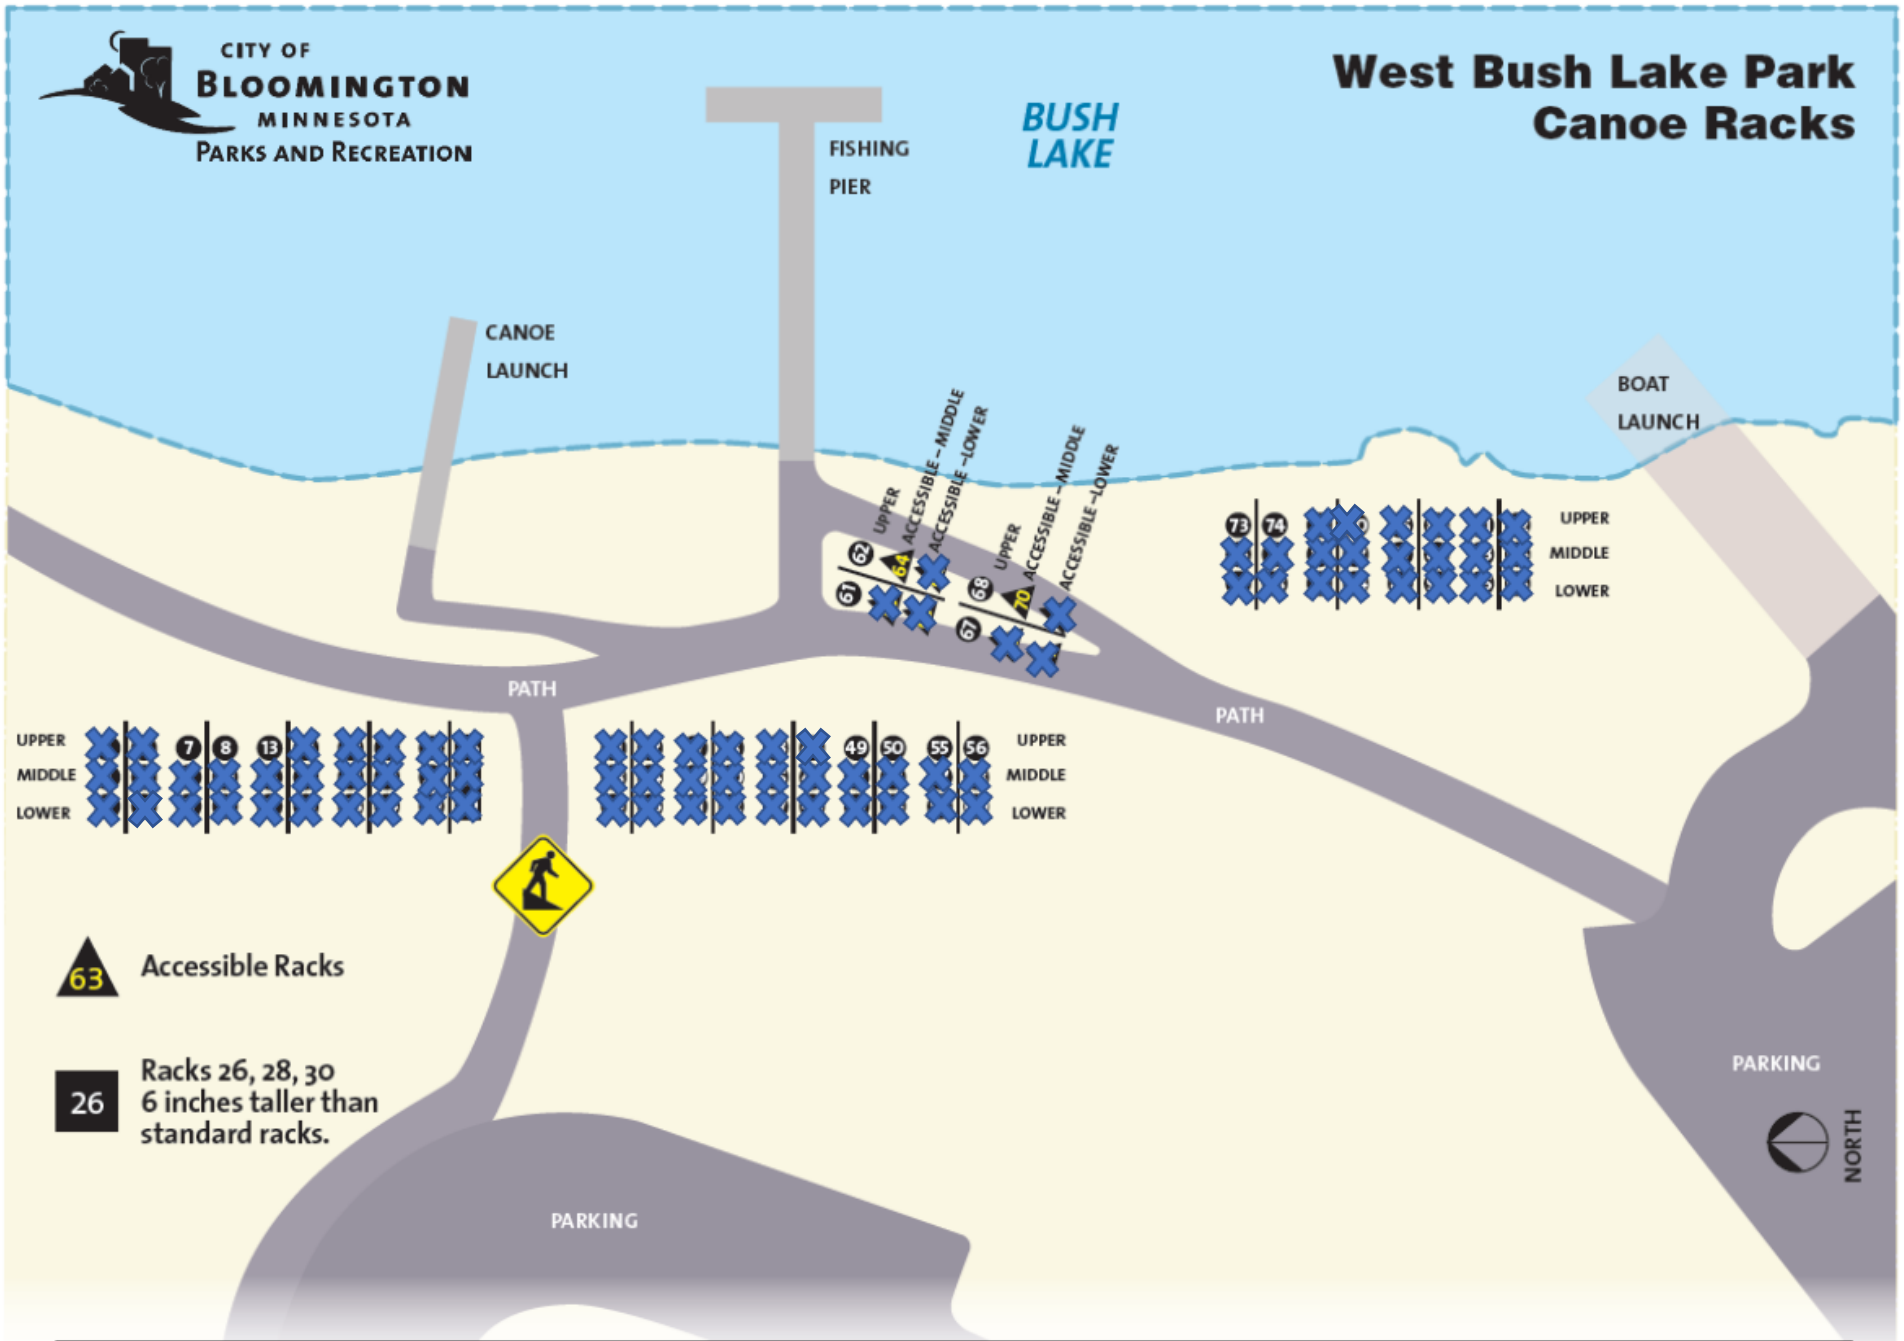

West Bush Lake Park Canoe Racks

63 Accessible Racks

26 Racks 26, 28, 30
6 inches taller than
standard racks.