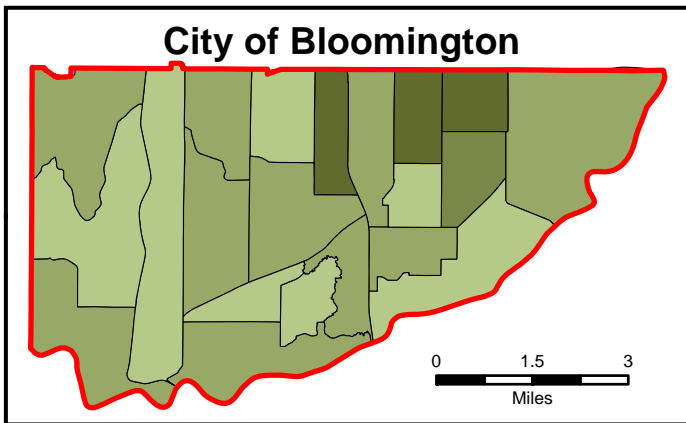

Unemployment in the Seven County Metro Area in 2010

Map Prepared by:
City of Bloomington
Planning Division
July 2012

Source Data:
American Community Survey
2010 5-year estimate
Tract Data

Unemployment Percentage

- 0.0 - 2.5%
- 2.5 - 5.0%
- 5.0 - 7.5%
- 7.5 - 10.0%
- Above 10.0%
- No Data Available