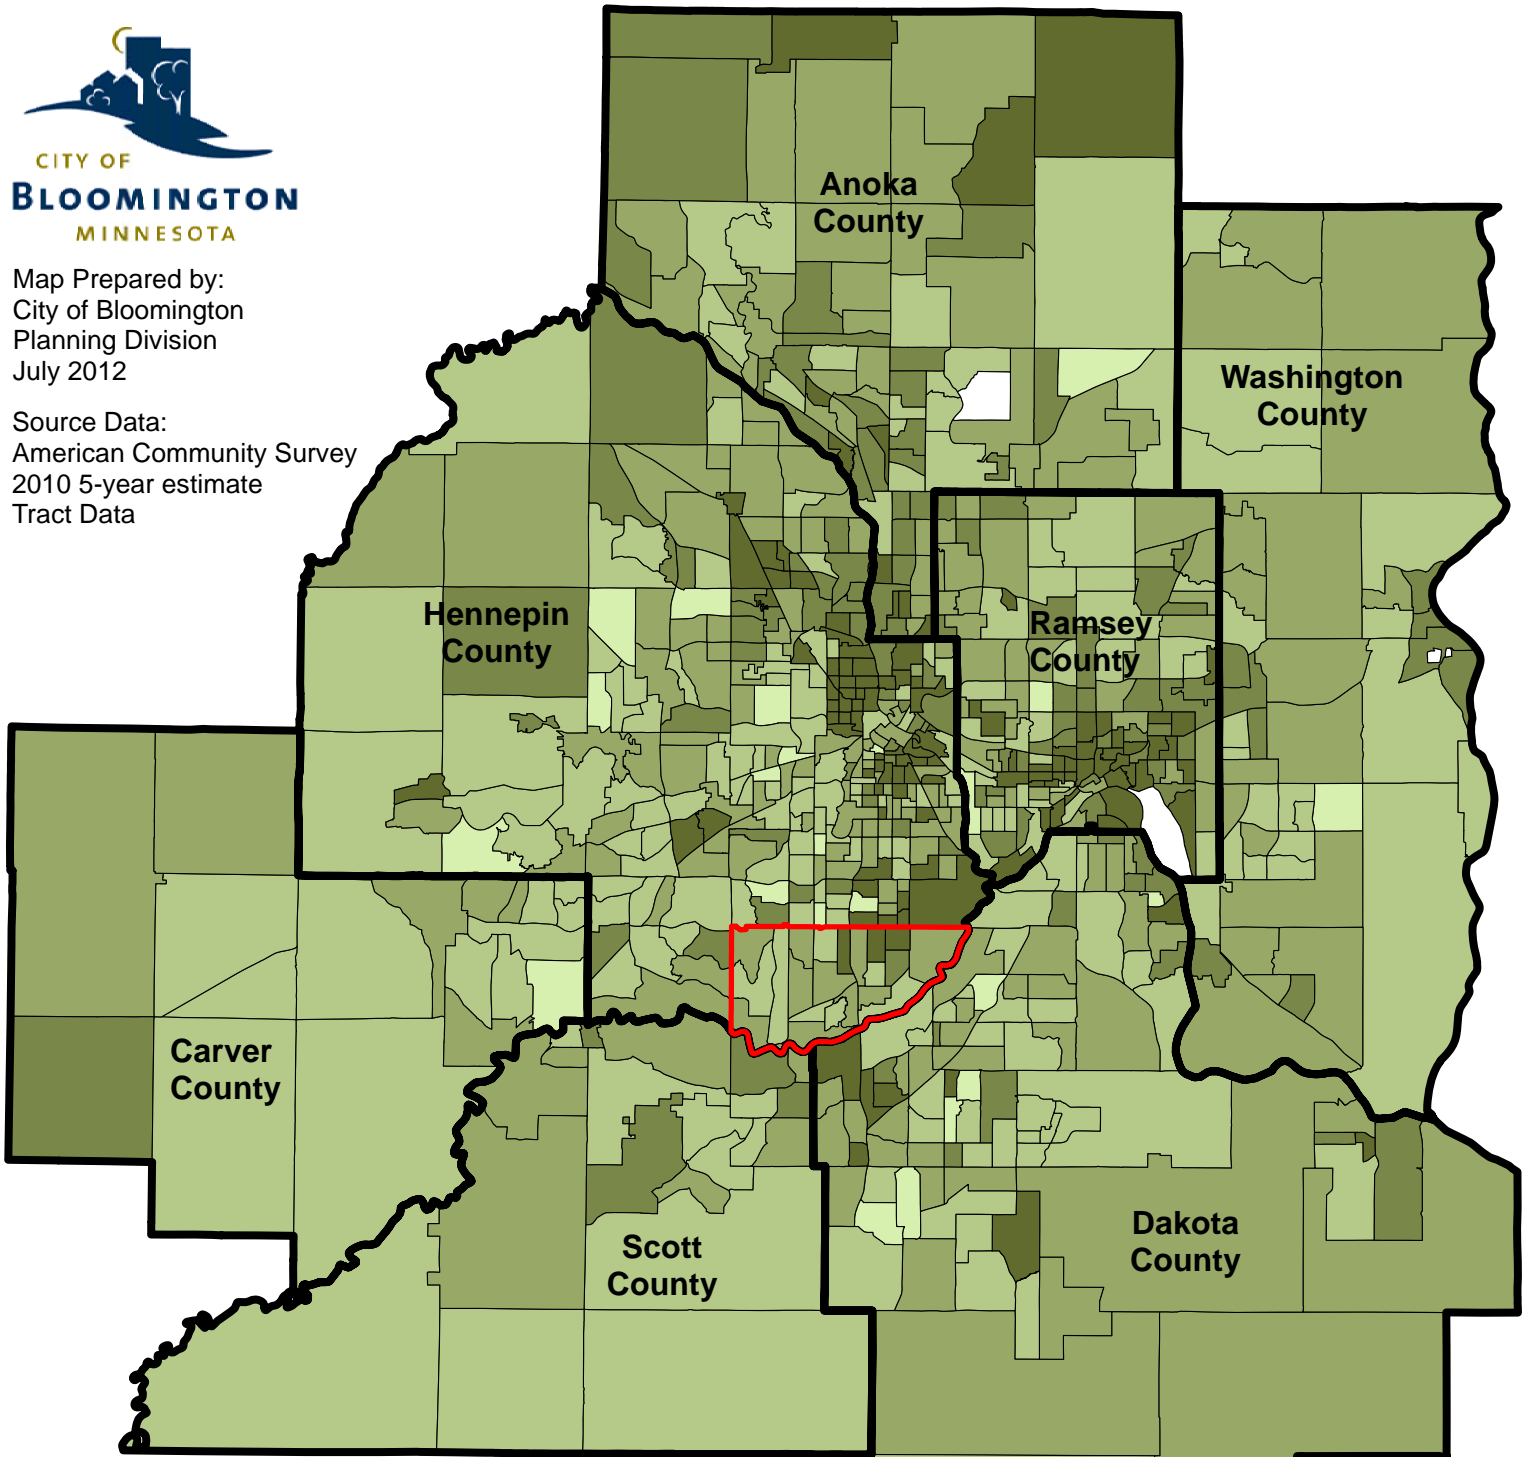

Unemployment in the Seven County Metro Area in 2010

Map Prepared by:
City of Bloomington
Planning Division
July 2012

Source Data:
American Community Survey
2010 5-year estimate
Tract Data

Unemployment Percentage

- 0.0 - 2.5%
- 2.5 - 5.0%
- 5.0 - 7.5%
- 7.5 - 10.0%
- Above 10.0%
- No Data Available