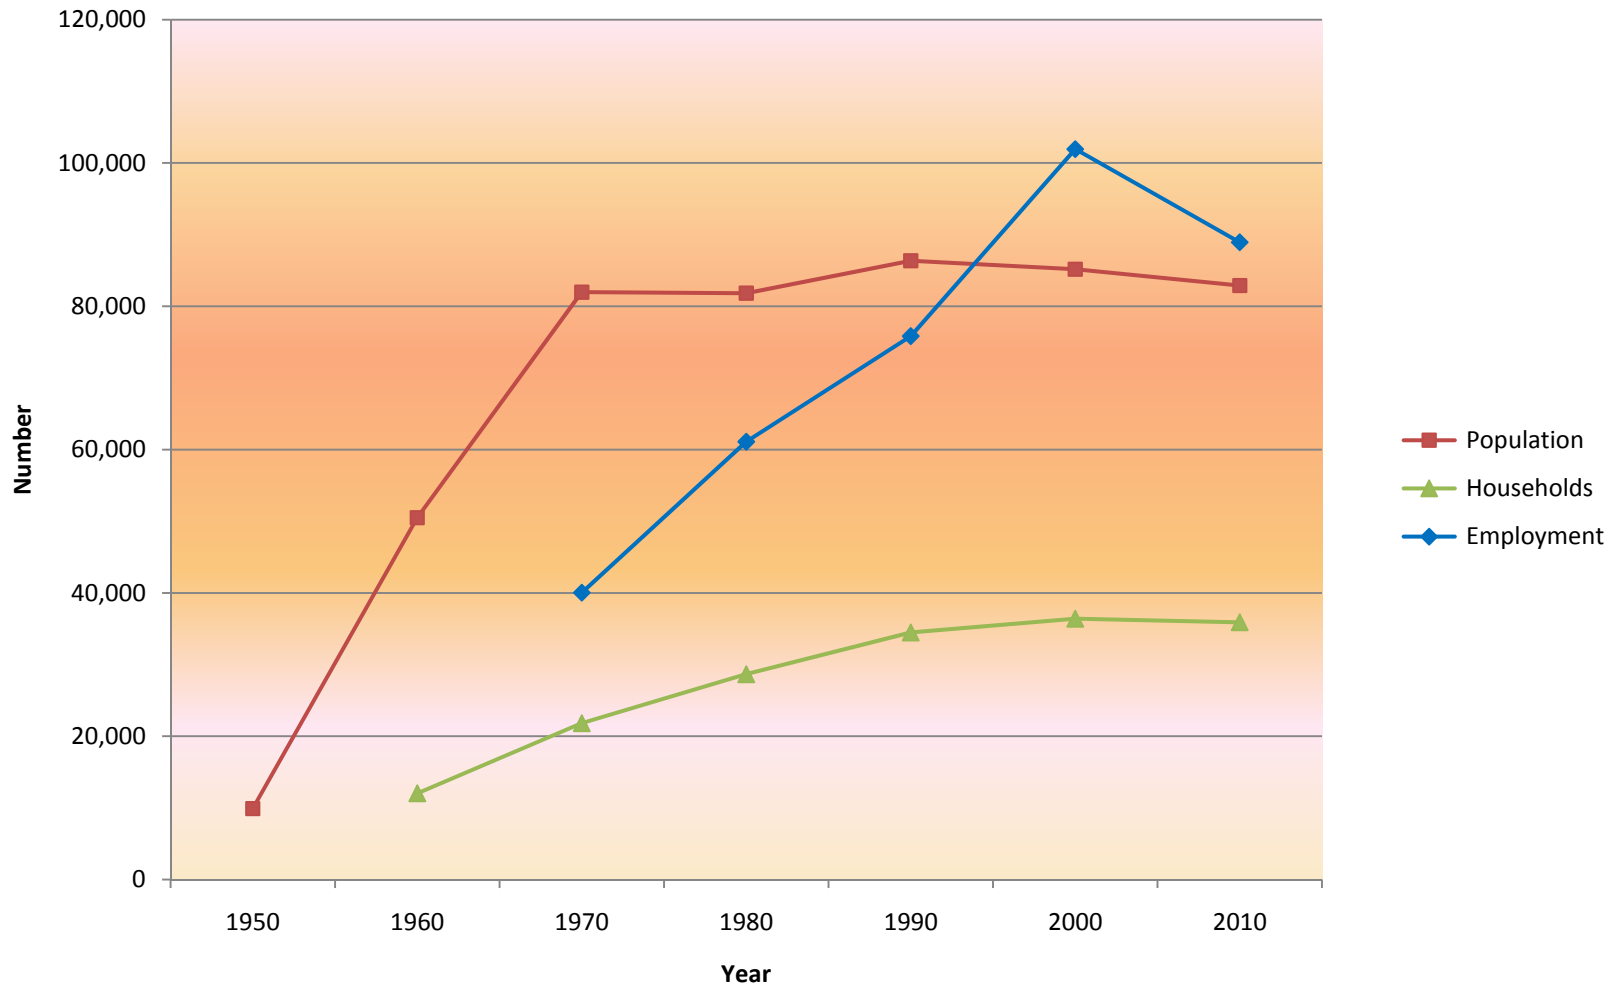

Bloomington Population, Households and Employment Statistics, 1950-2010

City of Bloomington, Minnesota Demographic Profile 2010 Statistics since 1950 – Table

Year	Population	Households	Employment
1950	9,902	N/A	N/A
1960	50,498	12,035	N/A
1970	81,971	21,824	40,030
1980	81,831	28,660	61,098
1990	86,355	34,488	75,837
2000	85,172	36,400	101,930
2010	82,893	35,905	88,928