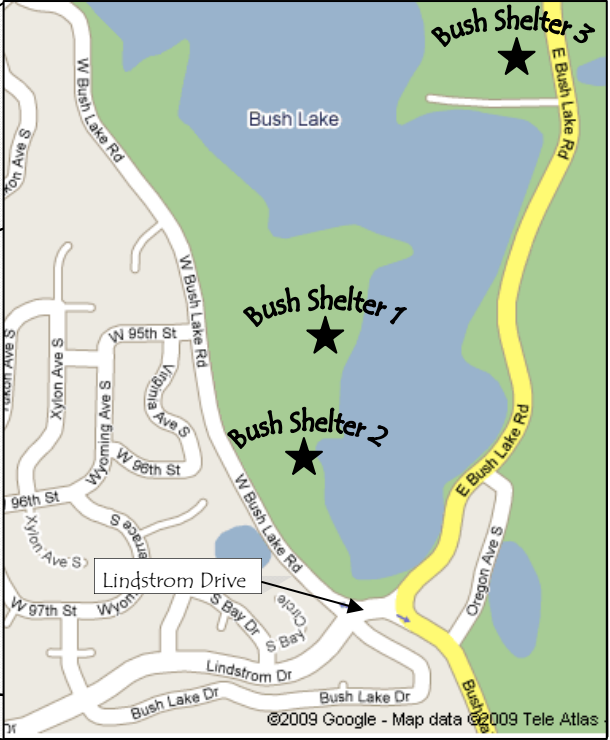

DIRECTIONS TO BUSH LAKE SHELTERS
SHELTERS 1 & 2: 9401 W. Bush Lake Road
SHELTER 3: 9140 E. Bush Lake Road

Directions from **NORTH** to Bush Lake Parks Shelters 1, 2, and 3:
 From 494, turn **SOUTH** on East Bush Lake Road.
 For Shelter 3: East Bush Lake Shelter 3 will be on your right.
 For Shelters 1 and 2: At the southern tip of Bush Lake, turn right onto Lindstrom Drive.
 Take an immediate right onto W. Bush Lake Road.
 West Bush Lake Shelters 1 and 2 will be on your right.

Directions from **SOUTH** to Bush Lake Parks Shelters 1, 2, and 3:
 From West Old Shakopee Road, turn **NORTH** on Bush Lake Road.
 For Shelters 1 and 2: At the southern tip of Bush Lake, turn left onto Lindstrom Drive.
 Take an immediate right onto W. Bush Lake Road.
 West Bush Lake Shelters 1 and 2 will be on your right.
 For Shelter 3: At the southern tip of Bush Lake, stay right on E. Bush Lake Road.
 East Bush Lake Shelter 3 will be on your left.