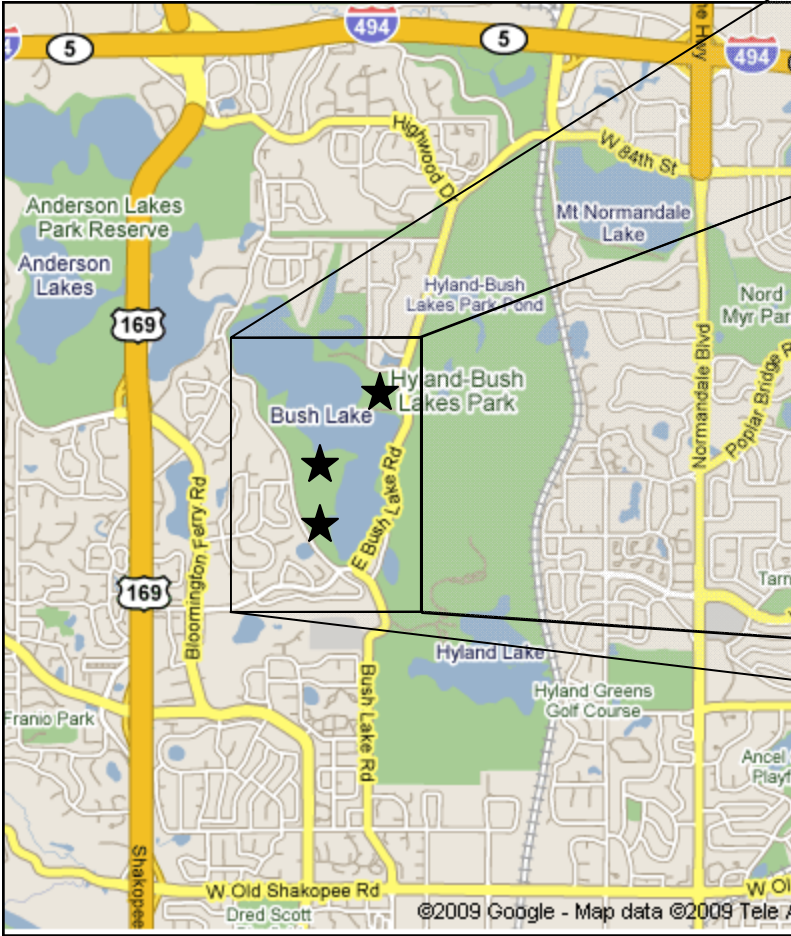

DIRECTIONS TO BUSH LAKE SHELTERS
SHELTERS 1 & 2: 9401 W. Bush Lake Road
SHELTER 3: 9140 E. Bush Lake Road

Directions from **NORTH** to Bush Lake Parks Shelters 1, 2, and 3:
 From 494, turn **SOUTH** on East Bush Lake Road.
 For Shelter 3: East Bush Lake Shelter 3 will be on your right.
 For Shelters 1 and 2: At the southern tip of Bush Lake, turn right onto Lindstrom Drive.
 Take an immediate right onto W. Bush Lake Road.
 West Bush Lake Shelters 1 and 2 will be on your right.

Directions from **SOUTH** to Bush Lake Parks Shelters 1, 2, and 3:
 From West Old Shakopee Road, turn **NORTH** on Bush Lake Road.
 For Shelters 1 and 2: At the southern tip of Bush Lake, turn left onto Lindstrom Drive.
 Take an immediate right onto W. Bush Lake Road.
 West Bush Lake Shelters 1 and 2 will be on your right.
 For Shelter 3: At the southern tip of Bush Lake, stay right on E. Bush Lake Road.
 East Bush Lake Shelter 3 will be on your left.