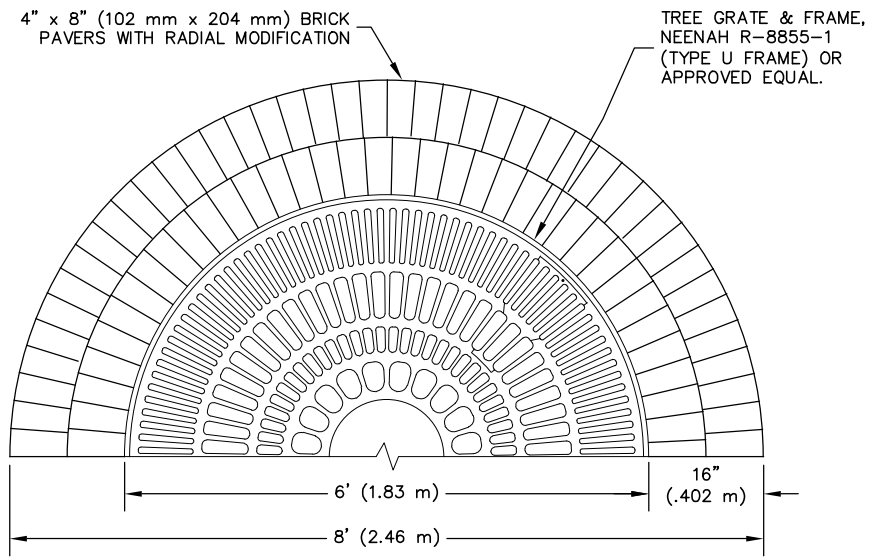

TREE GRATE INSTALLATION DETAIL

513 - TREE GRATE DETAIL
513 - Tree Grate.dwg 5/2015

H:\Cad_Cmn\Details Updated\0 - CASTINGS\513 - Tree Grate

**ENGINEERING DIVISION
PUBLIC WORKS DEPARTMENT**

PLATE NAME:

513 - Tree Grate